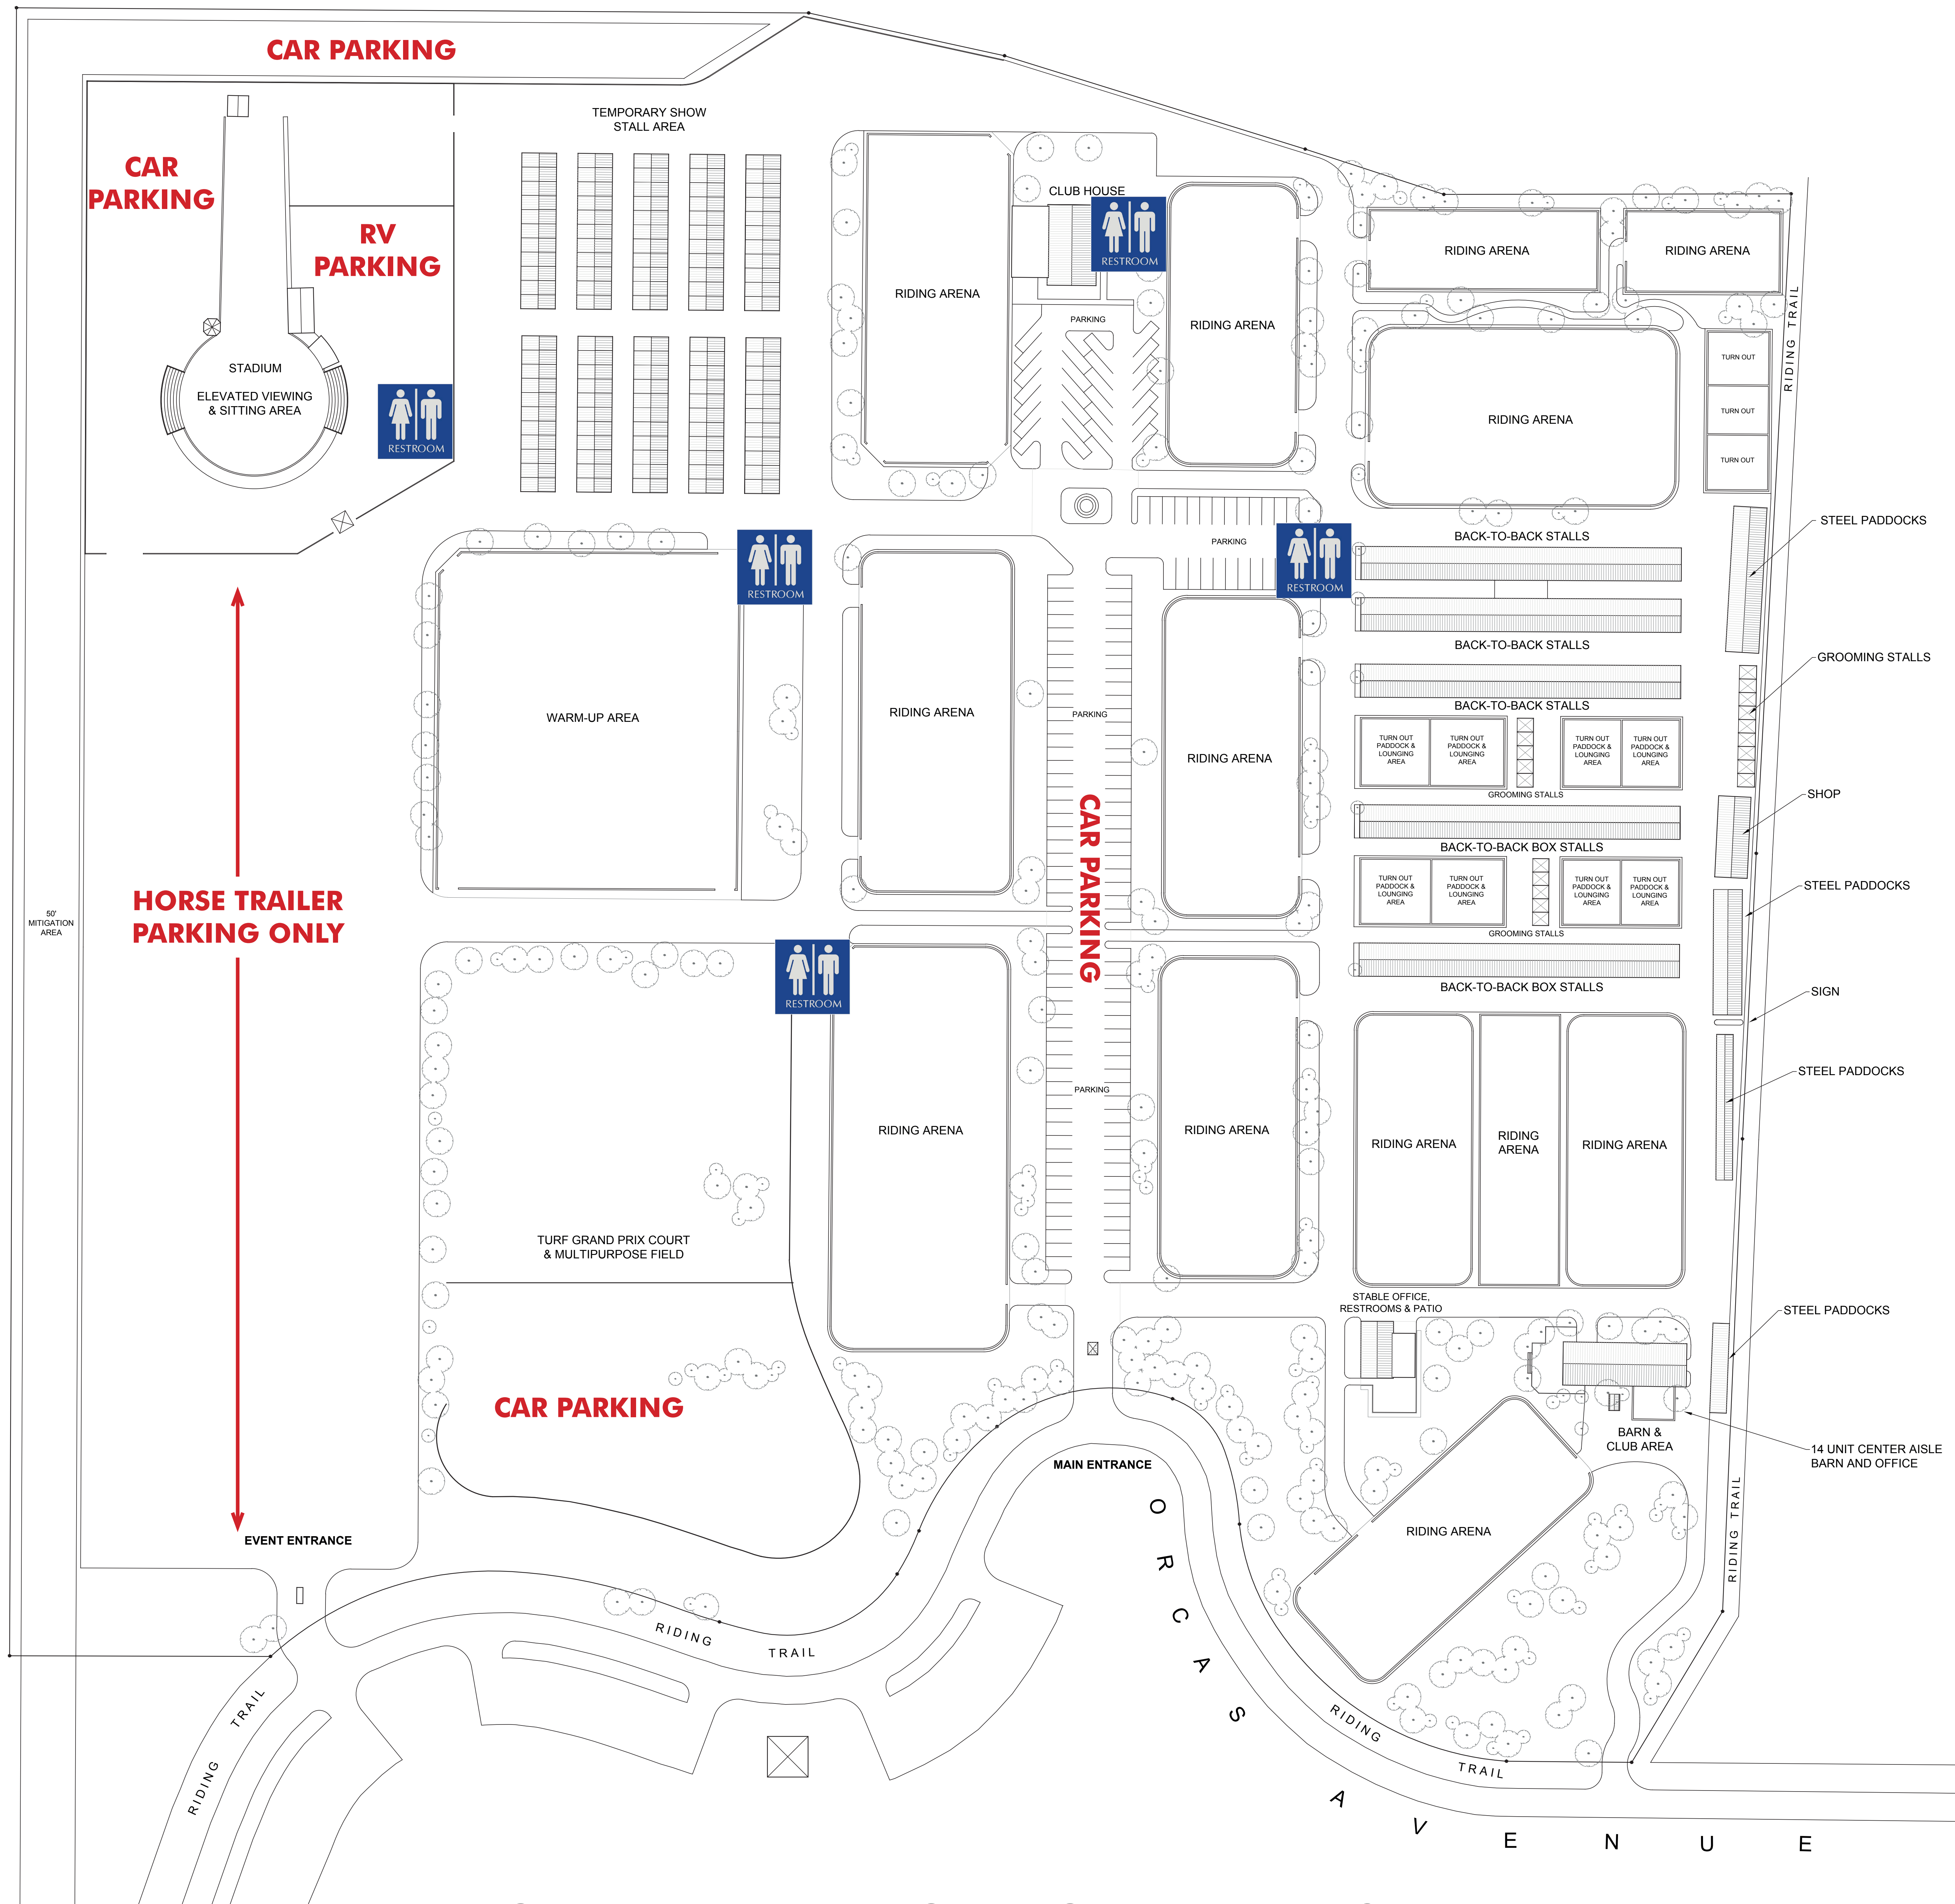

# EXHIBIT A PREMISES

## HANSEN DAM EQUESTRIAN CENTER

11127 ORCAS AVENUE LAKE VIEW TERRACE, CALIFORNIA